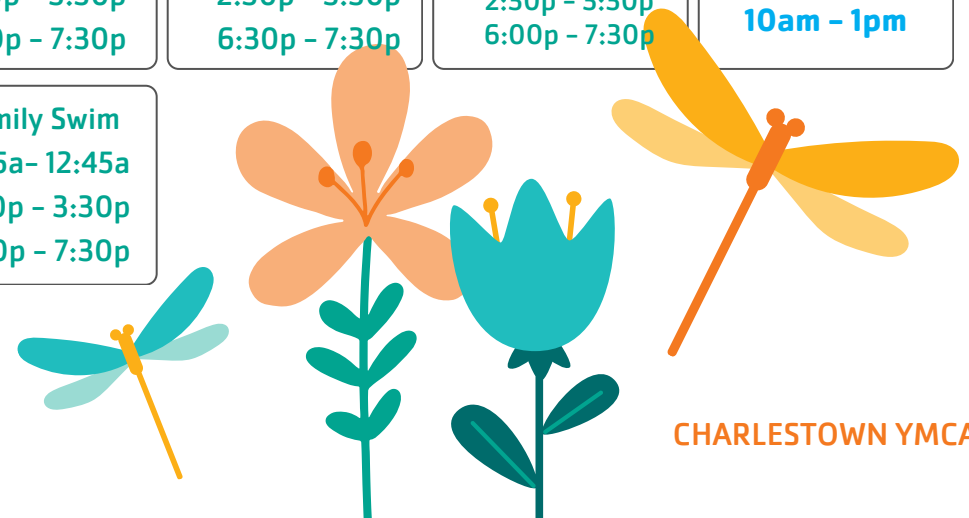

# APRIL FAMILY EVENTS 2025

SUNDAY	MONDAY	TUESDAY	WEDNESDAY	THURSDAY	FRIDAY	SATURDAY
		1 Family Swim 11:45a- 12:45a 2:30p - 3:30p 6:45p - 7:30p	2 Family Swim 11:45a- 12:45a 2:30p - 3:30p 6:30p - 7:30p	3 Family Swim 11:45a- 12:45a 2:30p - 3:30p 6:30p - 7:30p	4 Family Swim 10:00a - 11:00a 11:45a- 12:45a 2:30p - 3:30p 6:00p - 7:30p	5 Family Gym 11a - 12p  Family Swim 1p - 4:30p
6 Family Gym 11a - 12p Family Swim 12p - 2:30p	7 Family Swim 11:45a- 12:45a 2:30p - 3:30p 6:45p - 7:30p	8 Family Swim 11:45a- 12:45a 2:30p - 3:30p 6:45p - 7:30p	9 Family Swim 11:45a- 12:45a 2:30p - 3:30p 6:30p - 7:30p	10 Family Swim 11:45a- 12:45a 2:30p - 3:30p 6:30p - 7:30p	11 Family Swim 10:00a - 11:00a 11:45a- 12:45a 2:30p - 3:30p 6:00p - 7:30p	12 Family Gym 11a - 12p  Family Swim 1p - 4:30p
13 Family Gym 11a - 12p  Family Swim 12p - 2:30p	14 Family Swim 11:45a- 12:45a 2:30p - 3:30p 6:45p - 7:30p	15 Family Swim 11:45a- 12:45a 2:30p - 3:30p 6:45p - 7:30p	16 Family Swim 11:45a- 12:45a 2:30p - 3:30p 6:30p - 7:30p	17 Family Swim 11:45a- 12:45a 2:30p - 3:30p 6:30p - 7:30p	18 Family Swim 10:00a - 11:00a 11:45a- 12:45a 2:30p - 3:30p 6:00p - 7:30p	19 Family Gym 11a - 12p  Family Swim 1p - 4:30p
20  <b>CLOSED HAPPY EASTER!</b>	21 Family Swim 11:45a- 12:45a 2:30p - 3:30p 6:45p - 7:30p	22 Family Swim 11:45a- 12:45a 2:30p - 3:30p 6:45p - 7:30p	23 Family Swim 11:45a- 12:45a 2:30p - 3:30p 6:30p - 7:30p	24 Family Swim 11:45a- 12:45a 2:30p - 3:30p 6:30p - 7:30p	25 Family Swim 10:00a - 11:00a 11:45a- 12:45a 2:30p - 3:30p 6:00p - 7:30p	26 <b>HEALTHY KIDS DAY 2025! 10am - 1pm</b>
27 Family Gym 11a - 12p Family Swim 12p - 2:30p	28 Family Swim 11:45a- 12:45a 2:30p - 3:30p 6:45p - 7:30p	29 Family Swim 11:45a- 12:45a 2:30p - 3:30p 6:45p - 7:30p	30 Family Swim 11:45a- 12:45a 2:30p - 3:30p 6:30p - 7:30p			

**CHILD WATCH HOURS**  
 MONDAY - THURSDAY | 4:00PM - 7:00PM  
 SATURDAY | 9:00AM - 12:00PM

\*REQUIRES A FAMILY MEMBERSHIP

CHARLESTOWN YMCA