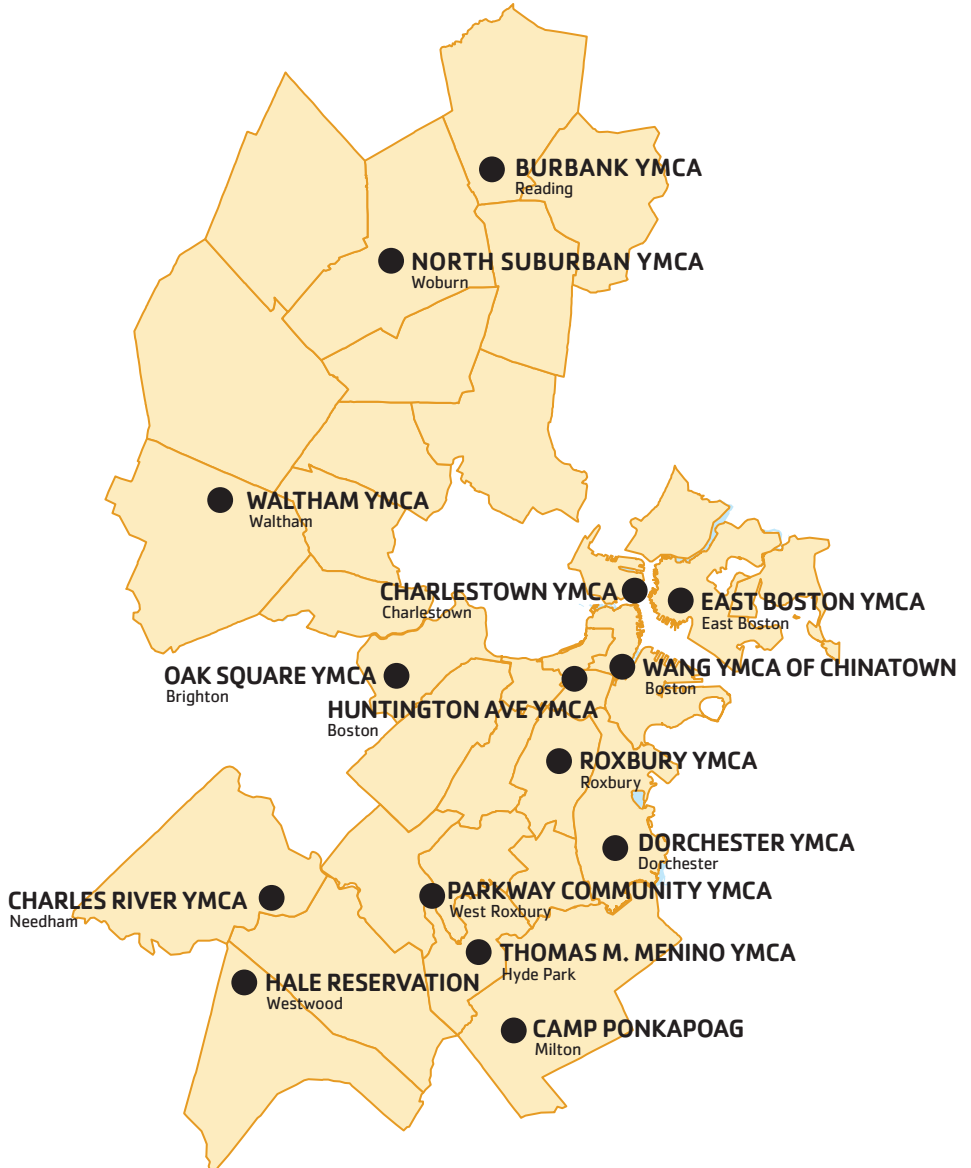

BRANCH HOURS

MONDAY – FRIDAY

5:00am – 10:00pm

SATURDAY – SUNDAY

6:00am – 6:00pm

COMMUNITIES WE SERVE

OUR YMCAs

City of Boston

- **CHARLESTOWN YMCA**
Charlestown
- **DORCHESTER YMCA**
Dorchester
- **EAST BOSTON YMCA**
East Boston
- **HUNTINGTON AVENUE YMCA**
Boston
- **OAK SQUARE YMCA**
Brighton
- **ROXBURY YMCA**
Roxbury
- **THOMAS M. MENINO YMCA**
Hyde Park
- **WANG YMCA OF CHINATOWN**
Boston
- **PARKWAY COMMUNITY YMCA**
West Roxbury

Neighboring Communities

- **BURBANK YMCA**
Reading
- **CHARLES RIVER YMCA**
Needham
- **NORTH SUBURBAN YMCA**
Woburn
- **WALTHAM YMCA**
Waltham

Signature Programs

- **YMCA ACHIEVERS**
Boston
- **YMCA CAMPING SERVICES**
Mirror Lake, NH
- **YMCA TRAINING, INC.**
Boston
- **YMCA INTERNATIONAL LEARNING CENTER**
Boston

GREATER BOSTON AREA

NEW HAMPSHIRE