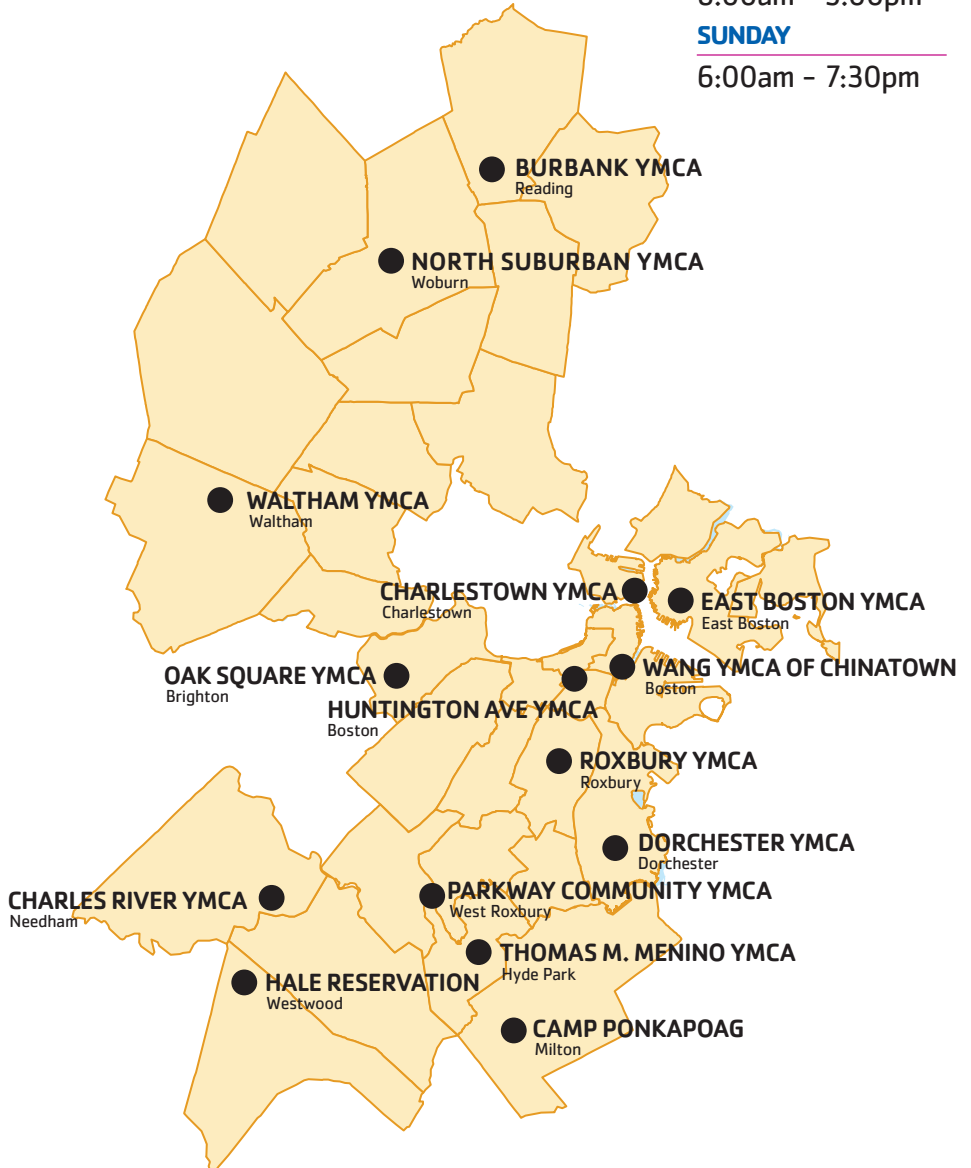

380 Chestnut Street, Needham, MA 02492

POOL SITE & SCHOOL AGE CHILD CARE

863 Great Plain Avenue, Needham, MA 02492

ymcaboston.org/charlesriver

CHESTNUT ST. HOURS

MONDAY - THURSDAY

4:30am - 9:30pm

FRIDAY

COMMUNITIES WE SERVE

GREATER BOSTON AREA

NEW HAMPSHIRE

OUR YMCAs

City of Boston

- **CHARLESTOWN YMCA**
Charlestown
- **DORCHESTER YMCA**
Dorchester
- **EAST BOSTON YMCA**
East Boston
- **HUNTINGTON AVENUE YMCA**
Boston
- **OAK SQUARE YMCA**
Brighton
- **ROXBURY YMCA**
Roxbury
- **THOMAS M. MENINO YMCA**
Hyde Park
- **WANG YMCA OF CHINATOWN**
Boston
- **PARKWAY COMMUNITY YMCA**
West Roxbury

Neighboring Communities

- **BURBANK YMCA**
Reading
- **CHARLES RIVER YMCA**
Needham
- **NORTH SUBURBAN YMCA**
Woburn
- **WALTHAM YMCA**
Waltham

Signature Programs

- **YMCA ACHIEVERS**
Boston
- **YMCA CAMPING SERVICES**
Mirror Lake, NH
- **YMCA TRAINING, INC.**
Boston
- **YMCA INTERNATIONAL LEARNING CENTER**
Boston